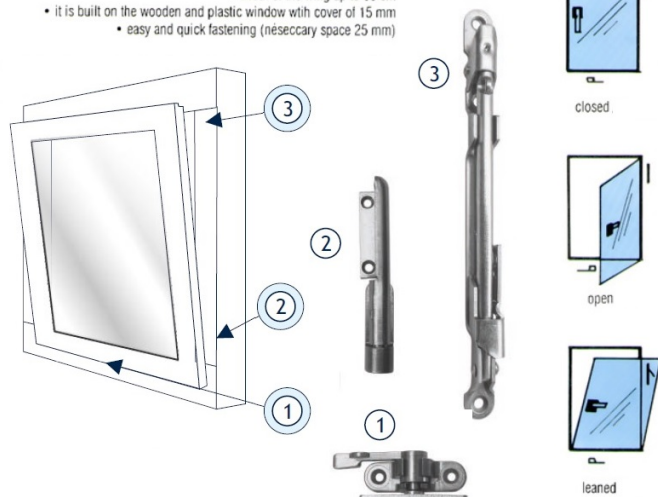

## Description:

Window Fittings, Right, 6 Parts+Screws,Steel & Zamak, BZP

## Item number:

15.10.510-0

Units	Box	Carton	HS Code	Barcode
Set	12	72	8302420090	 5704866401302

- enables horizontal and vertical opening
  - use for windows
    - weight of the wing up to 20 kg
    - height of the wing up to 120 cm
    - width of the wing up to 60 cm
- it is built on the wooden and plastic window with cover of 15 mm
  - easy and quick fastening (necesary space 25 mm)