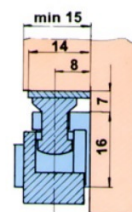

## Description:

Window Fittings, Right, 6 Parts+Screws,Steel & Zamak, BZP

## Item number:

15.10.510-0

Units	Box	Carton	HS Code	Barcode
Set	12	72	8302420090	 5704866401302

- enables horizontal and vertical opening
  - use for windows
    - weight of the wing up to 20 kg
    - height of the wing up to 120 cm
    - width of the wing up to 60 cm
- it is built on the wooden and plastic window with cover of 15 mm
  - easy and quick fastening (necesary space 25 mm)

CUT A-A /

CUT B-B /