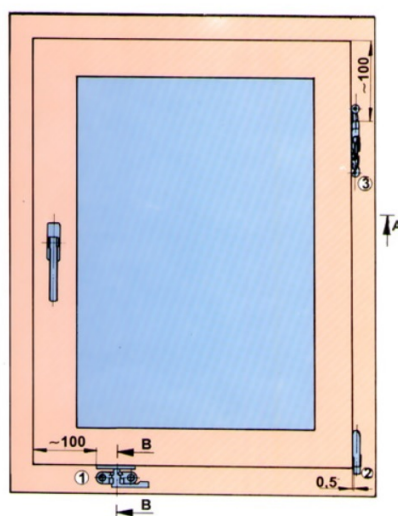

## Description:

Window Fittings, Right, 6 Parts+Screws,Steel & Zamak, BZP

## Item number:

15.10.510-0

Units	Box	Carton	HS Code	Barcode
Set	12	72	8302420090	 5704866401302

- enables horizontal and vertical opening
  - use for windows
    - weight of the wing up to 20 kg
    - height of the wing up to 120 cm
    - width of the wing up to 60 cm
- it is built on the wooden and plastic window with cover of 15 mm
  - easy and quick fastening (necesary space 25 mm)